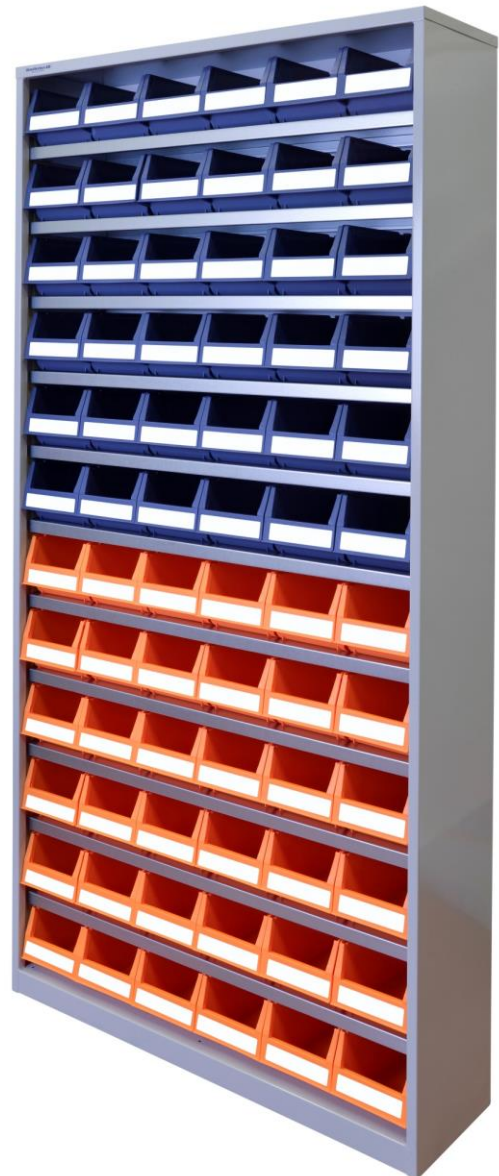

AlmoVerken

PRODUCT SHEET BIN CABINET 9006 830 501

FACTS

Cabinet are made of steel plate and painted in grey.

Size: 2000x960x250 mm

Weight 71 kg

Pack to a disposable pallet incl. stretch film

4 cabinet on pallet (1200x1000)

Complete with

36 Storage bins 1074 yellow

250x148x130 mm

36 Storage bins 1074 blue

250x148x130 mm

Material: Polypropylene

11 Shelves 960x250 mm

Art.no: 9006 830 501

Accessory to storage bins

Transparent flap

Artno: 9074 400 110

Label to storage bins

Artno: 1074 830 000

Copyright – AlmoVerken

Copyright – AlmoVerken